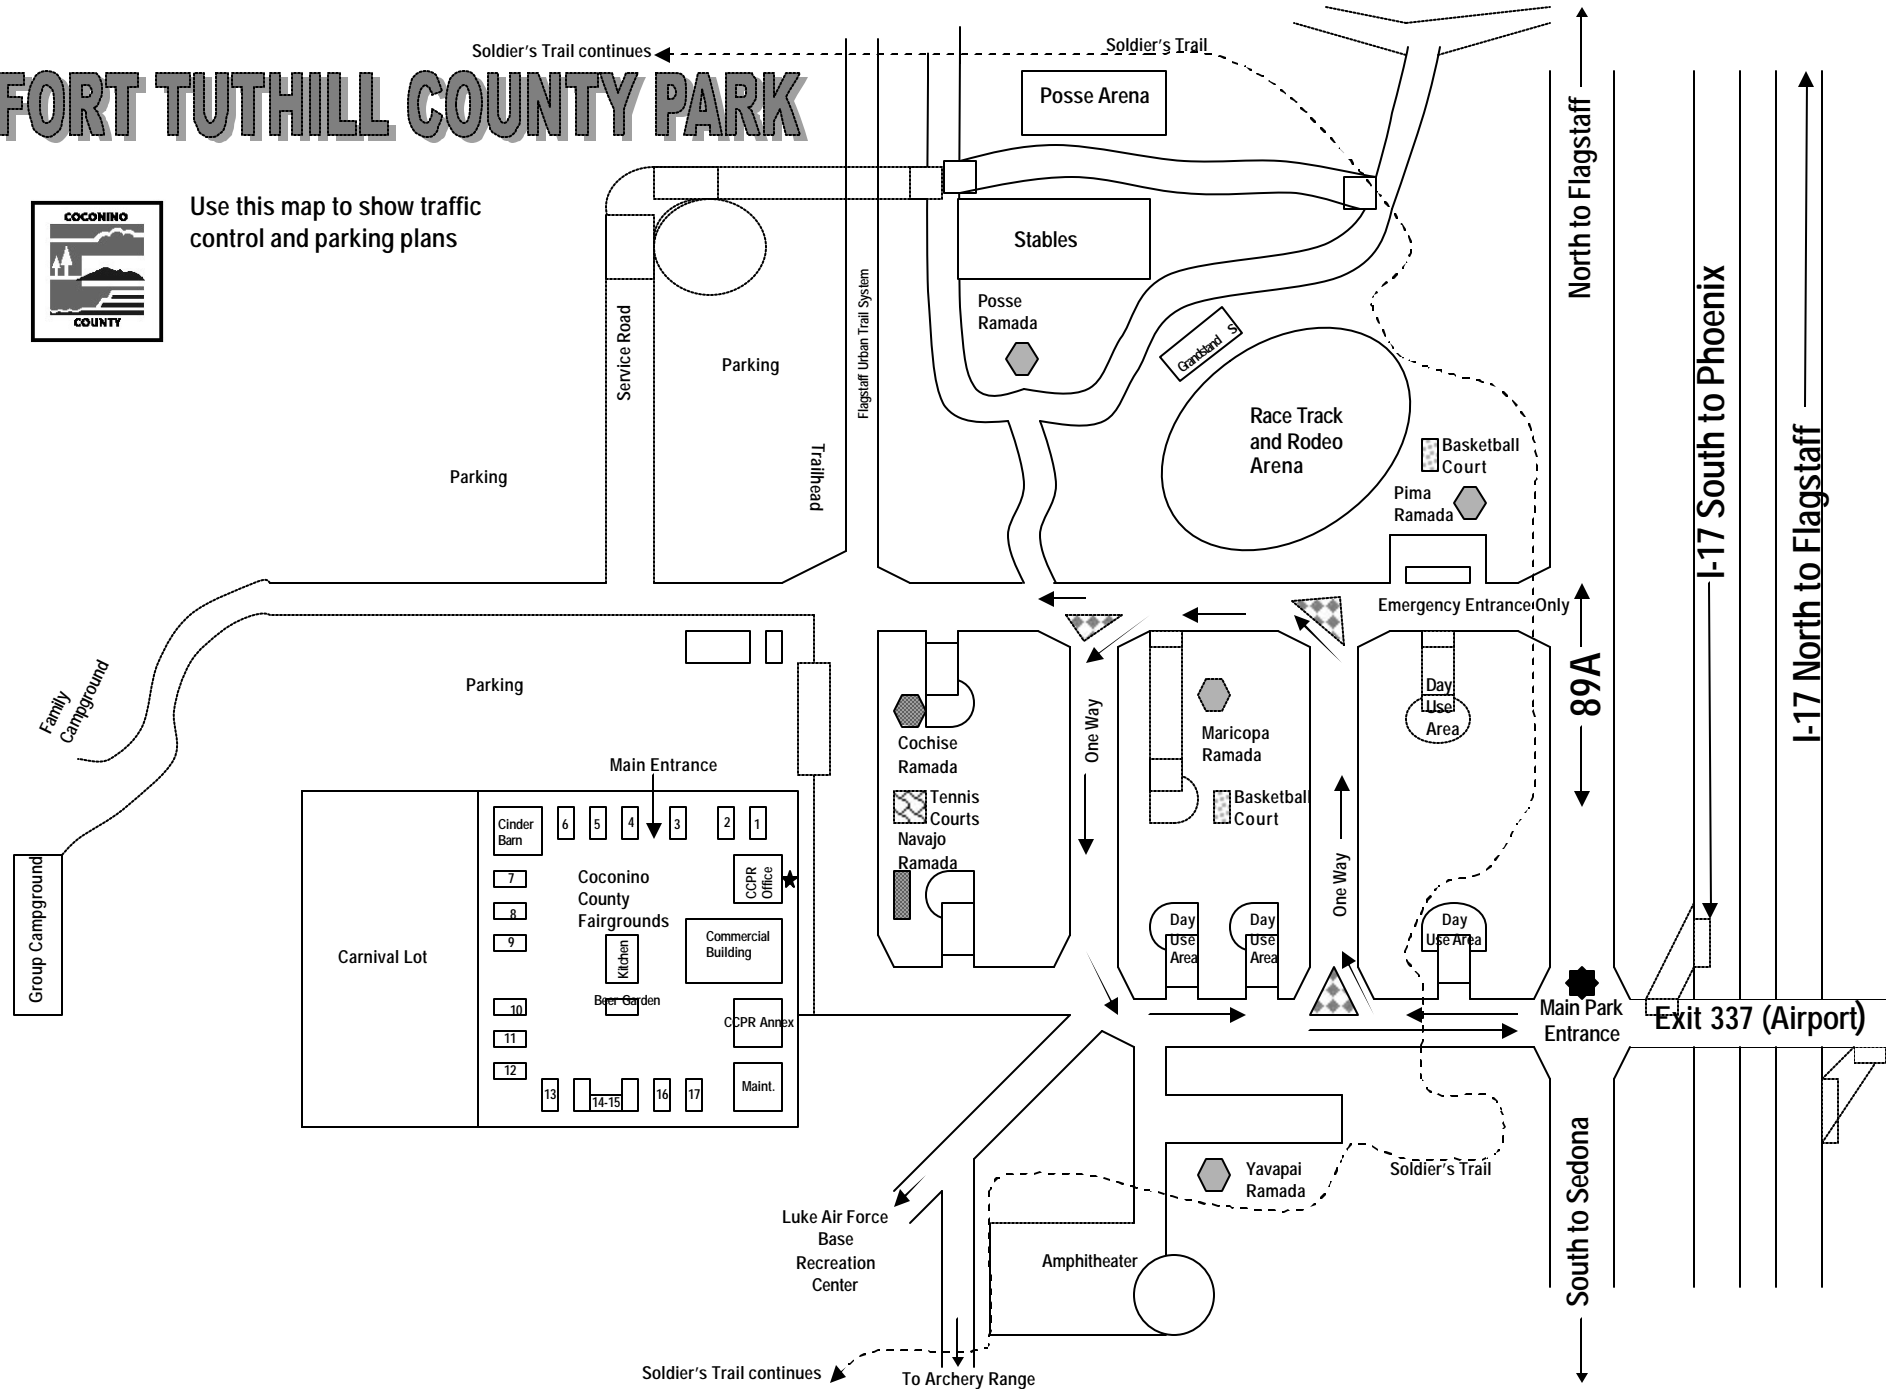

FORT TUTHILL COUNTY PARK

Use this map to show traffic control and parking plans

Exit 337 (Airport)